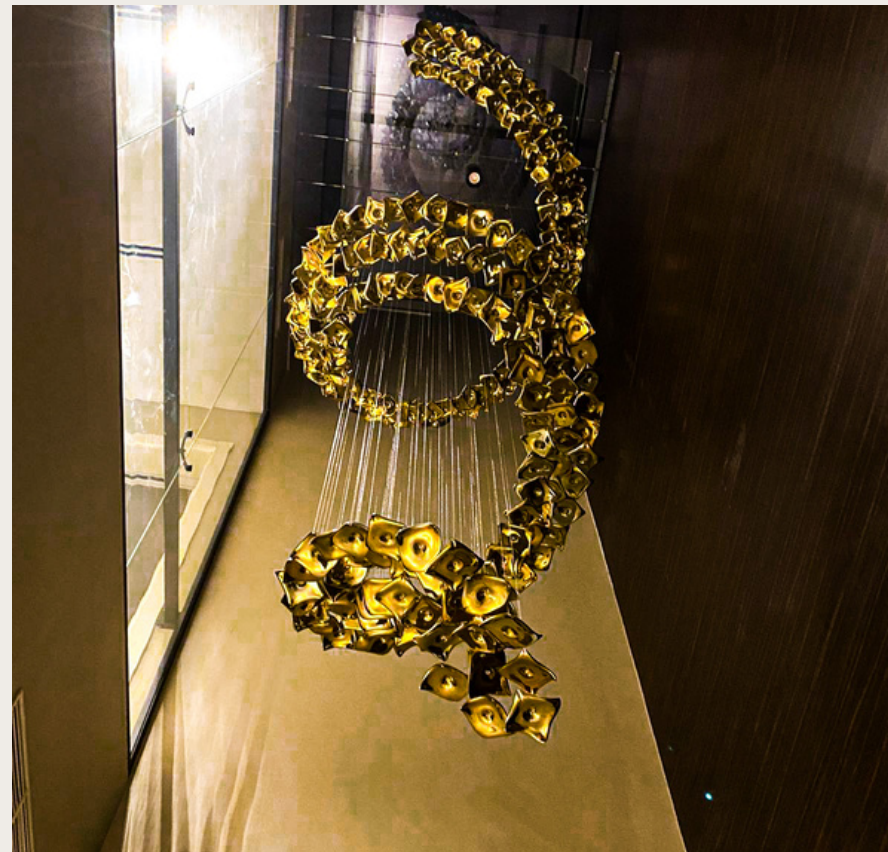

PRIVATE VILLA